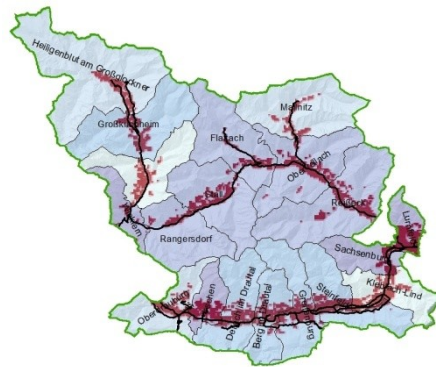

PROJECT DEVELOPMENT AND -MANAGEMENT

PROJECTS

APPLICATION FOR LEADER PROGRAMME LAG GROSSGLOCKNER / MÖLLTAL-OBERDRAUTAL

Project characteristics

The Leader-Application-Dossier provided for the Local Action Group (LAG) constitutes the basis for the region's successful application for the EU LEADER Programme funds in the funding period 2014-2020. The preparation of the application dossier is based on a strategy process conducted within the LAG.

Services

- Project coordination
- Collection of spatial data and parameters
- Preparation of plans and figures
- Revision of the development strategy
- Attendance of meetings and workshops

Client

LAG Großglockner/Mölltal-Oberdrautal
2014-2015